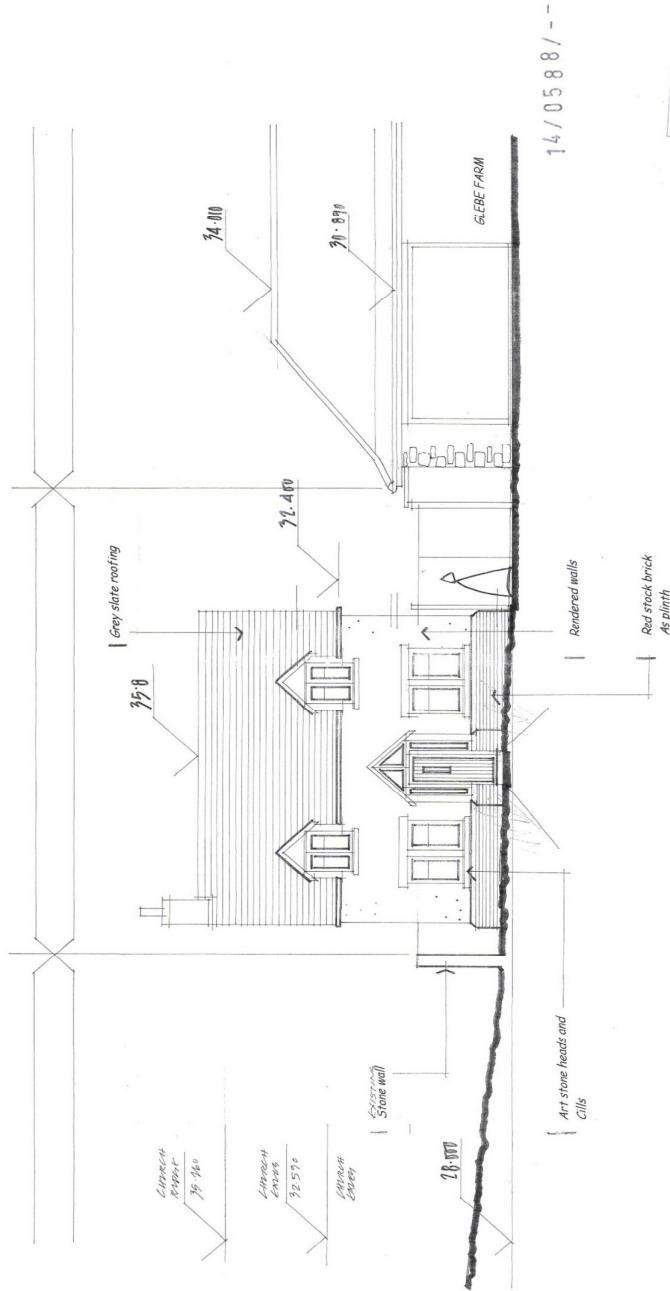

2

PROPOSED SOUTH ELEVATION
1:100

SELF BUILD + DESIGN
SELF BUILD ARCHITECTS
 The Studio
 Sylvan Vista, Brancepeth Village, Durham, DH7 8DT
 0191 3784727 07802 740150

PROPOSED HOUSE ON LAND WEST OF GLEBE FARM
 ELTON VILLAGE STOCKTON ON TEES